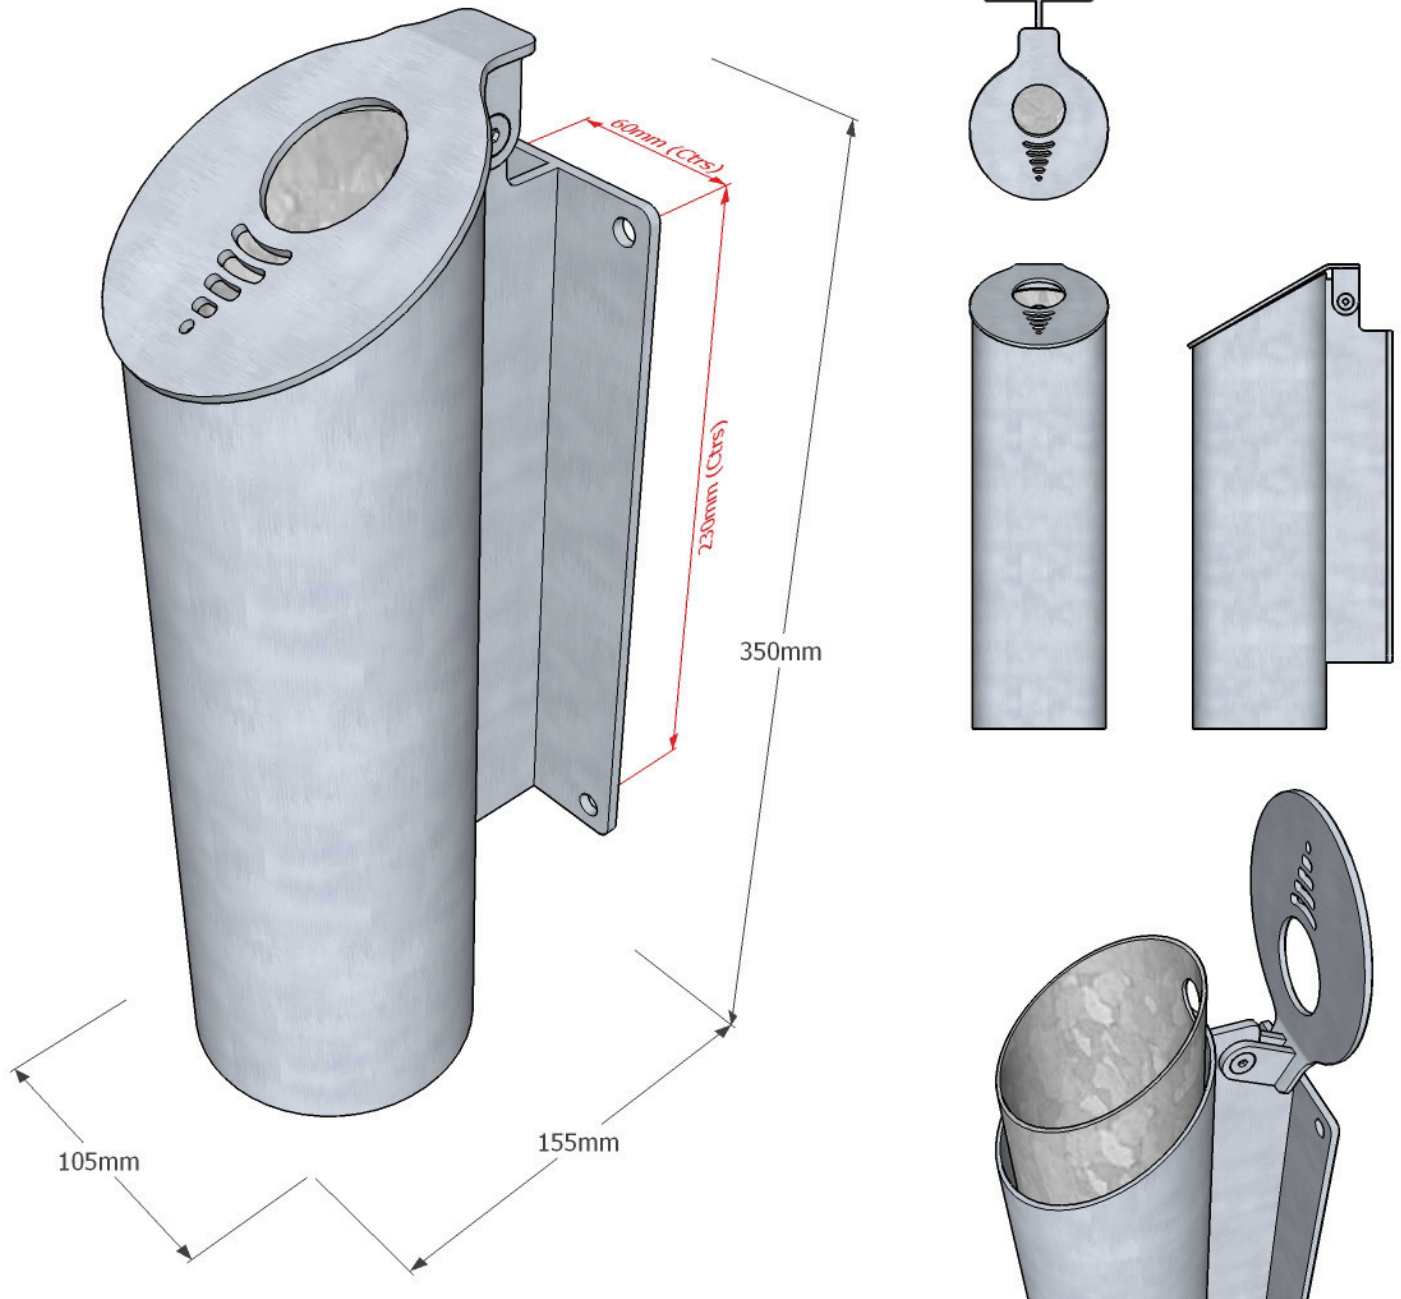

## WALL MOUNTED ashtray

#### Composition

Ashtray body - Satin polished stainless steel

Ashtray liner - Galvanised mild steel

#### Dimensions

Metric L 105mm | width 155mm | height 350mm

Imperial L 4" | width 6" | height 1' 2"

**Ashtray liner capacity** 1.5ltrs

**Approx weight** 4.5kg

**Fixing centres** 160mm (2½") x 230mm (9")

**Fixing method** 4 no. sleeve anchors